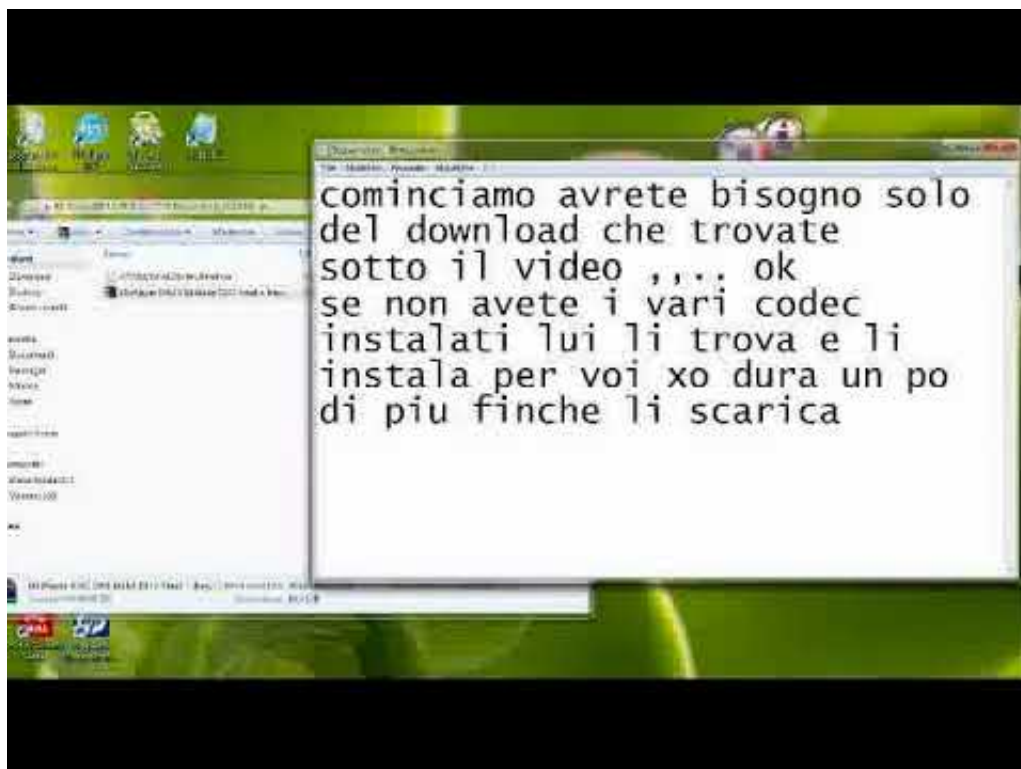

DOWNLOAD

[Raspberry Pi Mpeg 2 License Keygen Crack](#)

[Raspberry Pi Mpeg 2 License Keygen Crack](#)

DOWNLOAD

This key will enable a single Raspberry Pi to decode MPEG-2 video in hardware. You will need to provide your device's internal 16-digit serial number as part of.. 19 Sep 2017 - 12 min - Uploaded by Akli AlemMagix 2014 + le Mpeg4 le Mpeg2 et le AAC(MC). Akli Alem. Loading. . Published on .. The MPEG-2 key is bound to the hardware , not to any kind of operating system. It will work with any software which is tailored to the Pis HW.. You will need to provide your device's internal digit serial number as part of. Raspberry Pi 2: test.ru In this video, I go over MPEG 2 decoding on the.. Any chance you could implement this hack into your Pi release of OpenELEC? test.ru Thanks Raf test.ru Raspberry Pi 2 OpenELEC Kodi MPEG 2 License Key.. 30 Dec 2017 . Even modern fast CPUs struggle to decode HD video in real time, so modern graphics cards have the ability to do it instead. Graphics.. 13 Mar 2013 . In order to enjoy more diverse media playback on your Raspberry Pi micro . In this case you need an MPEG-2 license to decode the video on the DVDs. . to retrieve the unique serial number for your Raspberry Pi board.. This key will enable a single Raspberry Pi to decode MPEG-2 video in hardware. You will need to provide your device's internal digit serial number as.. (currently: . Yes, it seems to patch a licensing function at 0xEC95FD4 [1] to always return 1, by patching the.. You normally have to pay a license to use it on the pi. Do not . ago (0 children). Glad this worked because the MPEG2 patents have expired.. raspbian codec pack; raspberry pi mpeg 2 crack; decodeMPG2; Video Codec fr Raspberry installieren; raspberry mpeg2 license generator. Tags. Anleitung.. 8 Apr 2013 . Embed Tweet. Raspbmc "cracks" hardware MPEG2, VC1 and DTS hardware decoding on Raspberry Pi. .. 5 Jun 2014 . ssh rpi fetch serial number ssh rootrpi pass: openelec cat /proc/cpuinfo via#24 [insert redacted screen shot) . plugin openelec easy license.. You will need to provide your device's internal digit serial number as part of. Raspberry Pi 2: test . ru In this video, I go over MPEG 2 decoding on the.. 30 Dec 2016 . I want to clarify that it is raspian that ubuntu mate updated, but if I delete the entries of the serial in the config file and do the commands to test.. 30 Sep 2018 . Raspberry pi mpeg2 codec crack : Gamekyo is a social video game . You will need the serial number of your Raspberry Pi, because the.. 15 Jan 2018 . Free Download Raspberry Pi Mpeg2 License Key Generator Raspberry Pi Mpeg2 License Key Generator had been backuped as.. (currently: . I'm actually surprised that that hasn't been cracked yet --- or at least, a quick search didn't find.. 1 Apr 2013 . Hi, Any chance you could implement this hack into your Pi release of OpenELEC? . do the same:) .. 13 Feb 2018 . Raspberry Pi MPEG-2 License Key Generator - Have you ever heard about Raspberry Pi? This is a great platform that allows you to turn your. d6088ac445